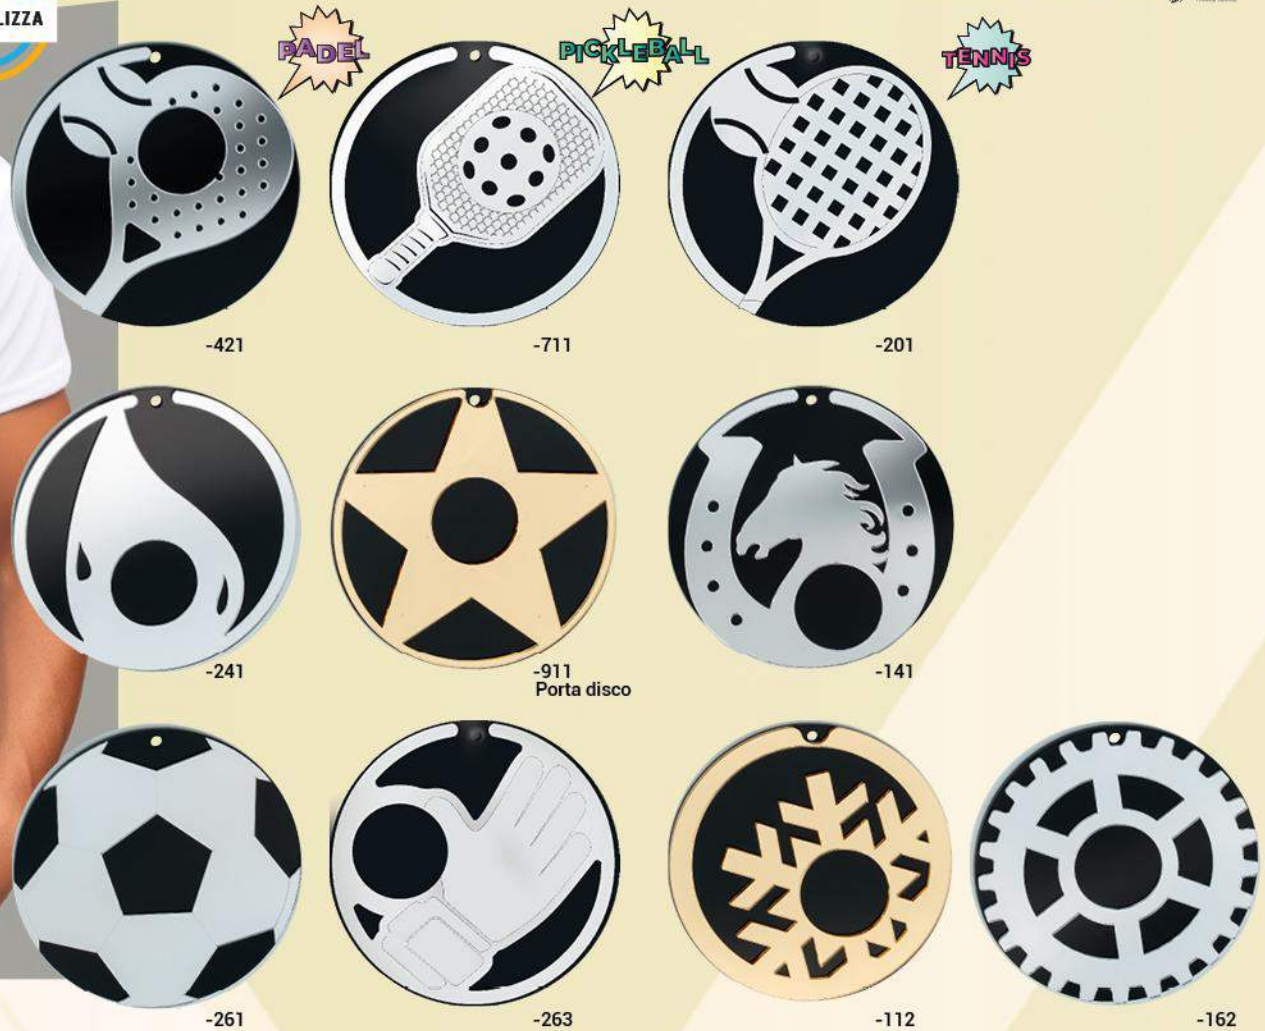

-421

-711

-201

-241

-911
Porta disco

-141

-261

-263

-112

-162

99607

Art.	-1B	-1S	-1G
d.cm	9.5	9.5	9.5
TRIOLOGY			

DISCIPLINE COLOR
- ORO
- ARGENTO
- BRONZO

DISCIPLINE

Specificare nell'ordine il codice.
Possibilità di sviluppare QUALSIASI disciplina.
DISCIPLINE COLOR ORO ARGENTO E BRONZO